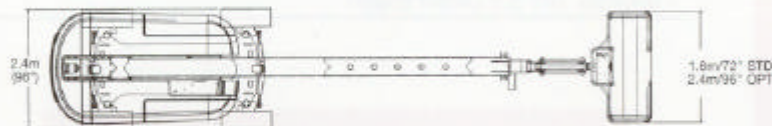

Dimensions

Platform Size	0.91x1.83 m	(36x72 in)
Overall Height	2.90 m	(116.4 in)
Overall Length*	11.30 m	(444 in)
Overall Width	2.40 m	(96 in)
Wheelbase	3.00 m	(120 in)
Outside Turning Radius	2.40 m	(96 in)
Ground Clearance	0.30 m	(12 in)

Performance

Maximum Drive Speed	6.44 km/h	(4.0 mph)
Gradeability	48%	
Weight	17,695 kg	(39,000 lbs)

Power Source

Diesel

Engine

Cummins 4BT 3.3 Diesel Engine

**NO EXTENDING AXLES
NO SET UP TIME**

NEW

*Transport position - Jib Stowed under

*Published machine gradeability is theoretical. Machine to be in a stowed driving position. Always operate machine on a firm, level surface when elevated.

CE

FEATURES

- Proportional actuators with adjustable "ramp to zero" for drive, lift, and rotate (swing)
- Drive controller features non-proportional rocker-type thumb steer switch
- Non proportional control switches for telescope platform level and platform rotate
- 385/65D 22.5 - 18PR Foam Filled Tyres
- Cummins 4BT 3.3L Diesel Engine
- Enclosed cover for upper control box
- Lockable electrical system disconnect
- Four wheel drive
- Four wheel steer
- 220V AC wiring to platform and chassis
- Tilt alarm with function cut-out
- Motion Alarm
- Electrically operated emergency lowering