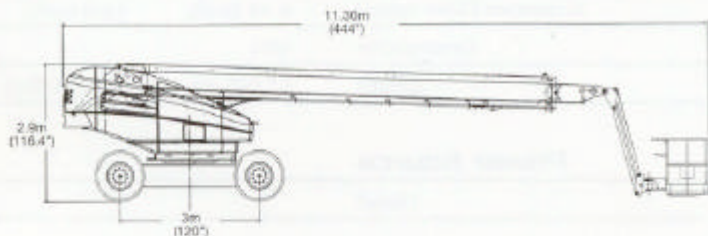

Dimensions

Platform Size	0.91x1.83 m	(36x72 in)
Overall Height	2.90 m	(116.4 in)
Overall Length*	11.30 m	(444 in)
Overall Width	2.40 m	(96 in)
Wheelbase	3.00 m	(120 in)
Outside Turning Radius	2.40 m	(96 in)
Ground Clearance	0.30 m	(12 in)

*Transport position - Jib Stowed under

*Published machine gradeability is theoretical. Machine to be in a stowed driving position. Always operate machine on a firm, level surface when elevated.

CE

FEATURES

- Proportional actuators with adjustable "ramp to zero" for drive, lift, and rotate (swing)
- Drive controller features non-proportional rocker-type thumb steer switch
- Non proportional control switches for telescope platform level and platform rotate
- 385/65D 22.5 - 18PR Foam Filled Tyres
- Cummins 4BT 3.3L Diesel Engine
- Enclosed cover for upper control box
- Lockable electrical system disconnect
- Four wheel drive
- Four wheel steer
- 220V AC wiring to platform and chassis
- Tilt alarm with function cut-out
- Motion Alarm
- Electrically operated emergency lowering