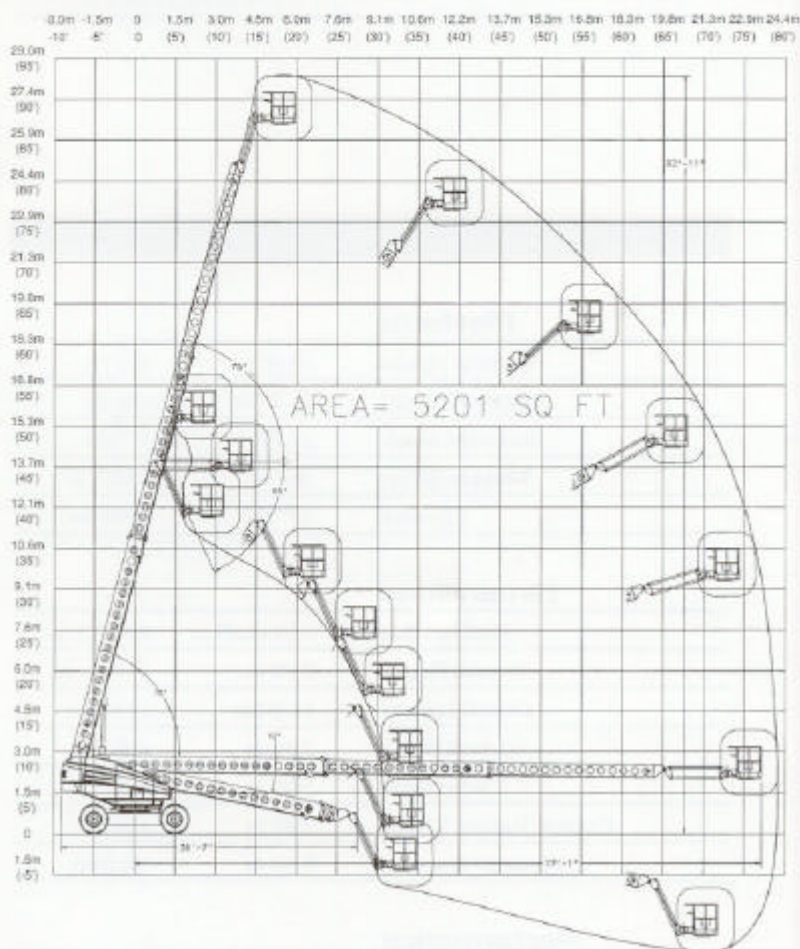

FEATURES

- Proportional actuators with adjustable "ramp to zero" for drive, lift, and rotate (swing)
- Drive controller features non-proportional rocker-type thumb steer switch
- Non proportional control switches for telescope platform level and platform rotate
- 385/65D 22.5 - 18PR Foam Filled Tyres
- Cummins 4BT 3.3L Diesel Engine
- Enclosed cover for upper control box
- Lockable electrical system disconnect
- Four wheel drive
- Four wheel steer
- 220V AC wiring to platform and chassis
- Tilt alarm with function cut-out
- Motion Alarm
- Electrically operated emergency lowering

OPTIONS

- 110V AC connections to platform
- Hostile environment package
- 8m (26ft) drive cut-out

Distributed by:

PRODUCT PROTECTION PLAN

- One-year parts warranty
- One-year labour warranty
- Seven-year structural warranty

See warranty information for any limitations or restrictions that may apply
www.grovetransport.com

Grove and Grove logo are registered trademarks of Grove Worldwide in the U.S. and/or other countries. Copyright © 1999 Grove Worldwide. All Rights Reserved

International Sales - Grove Europe - 1 Emperor Way, Doxford International Business Park, Sunderland, SR3 3XR
UK Sales Office - Grove UK, Telford Road, Bicester, Oxon, OX6 0TZ

Telephone: 0191-515 7306 Fax: 0191-565 3736
Telephone: 01869 878886 Fax: 01869 878891